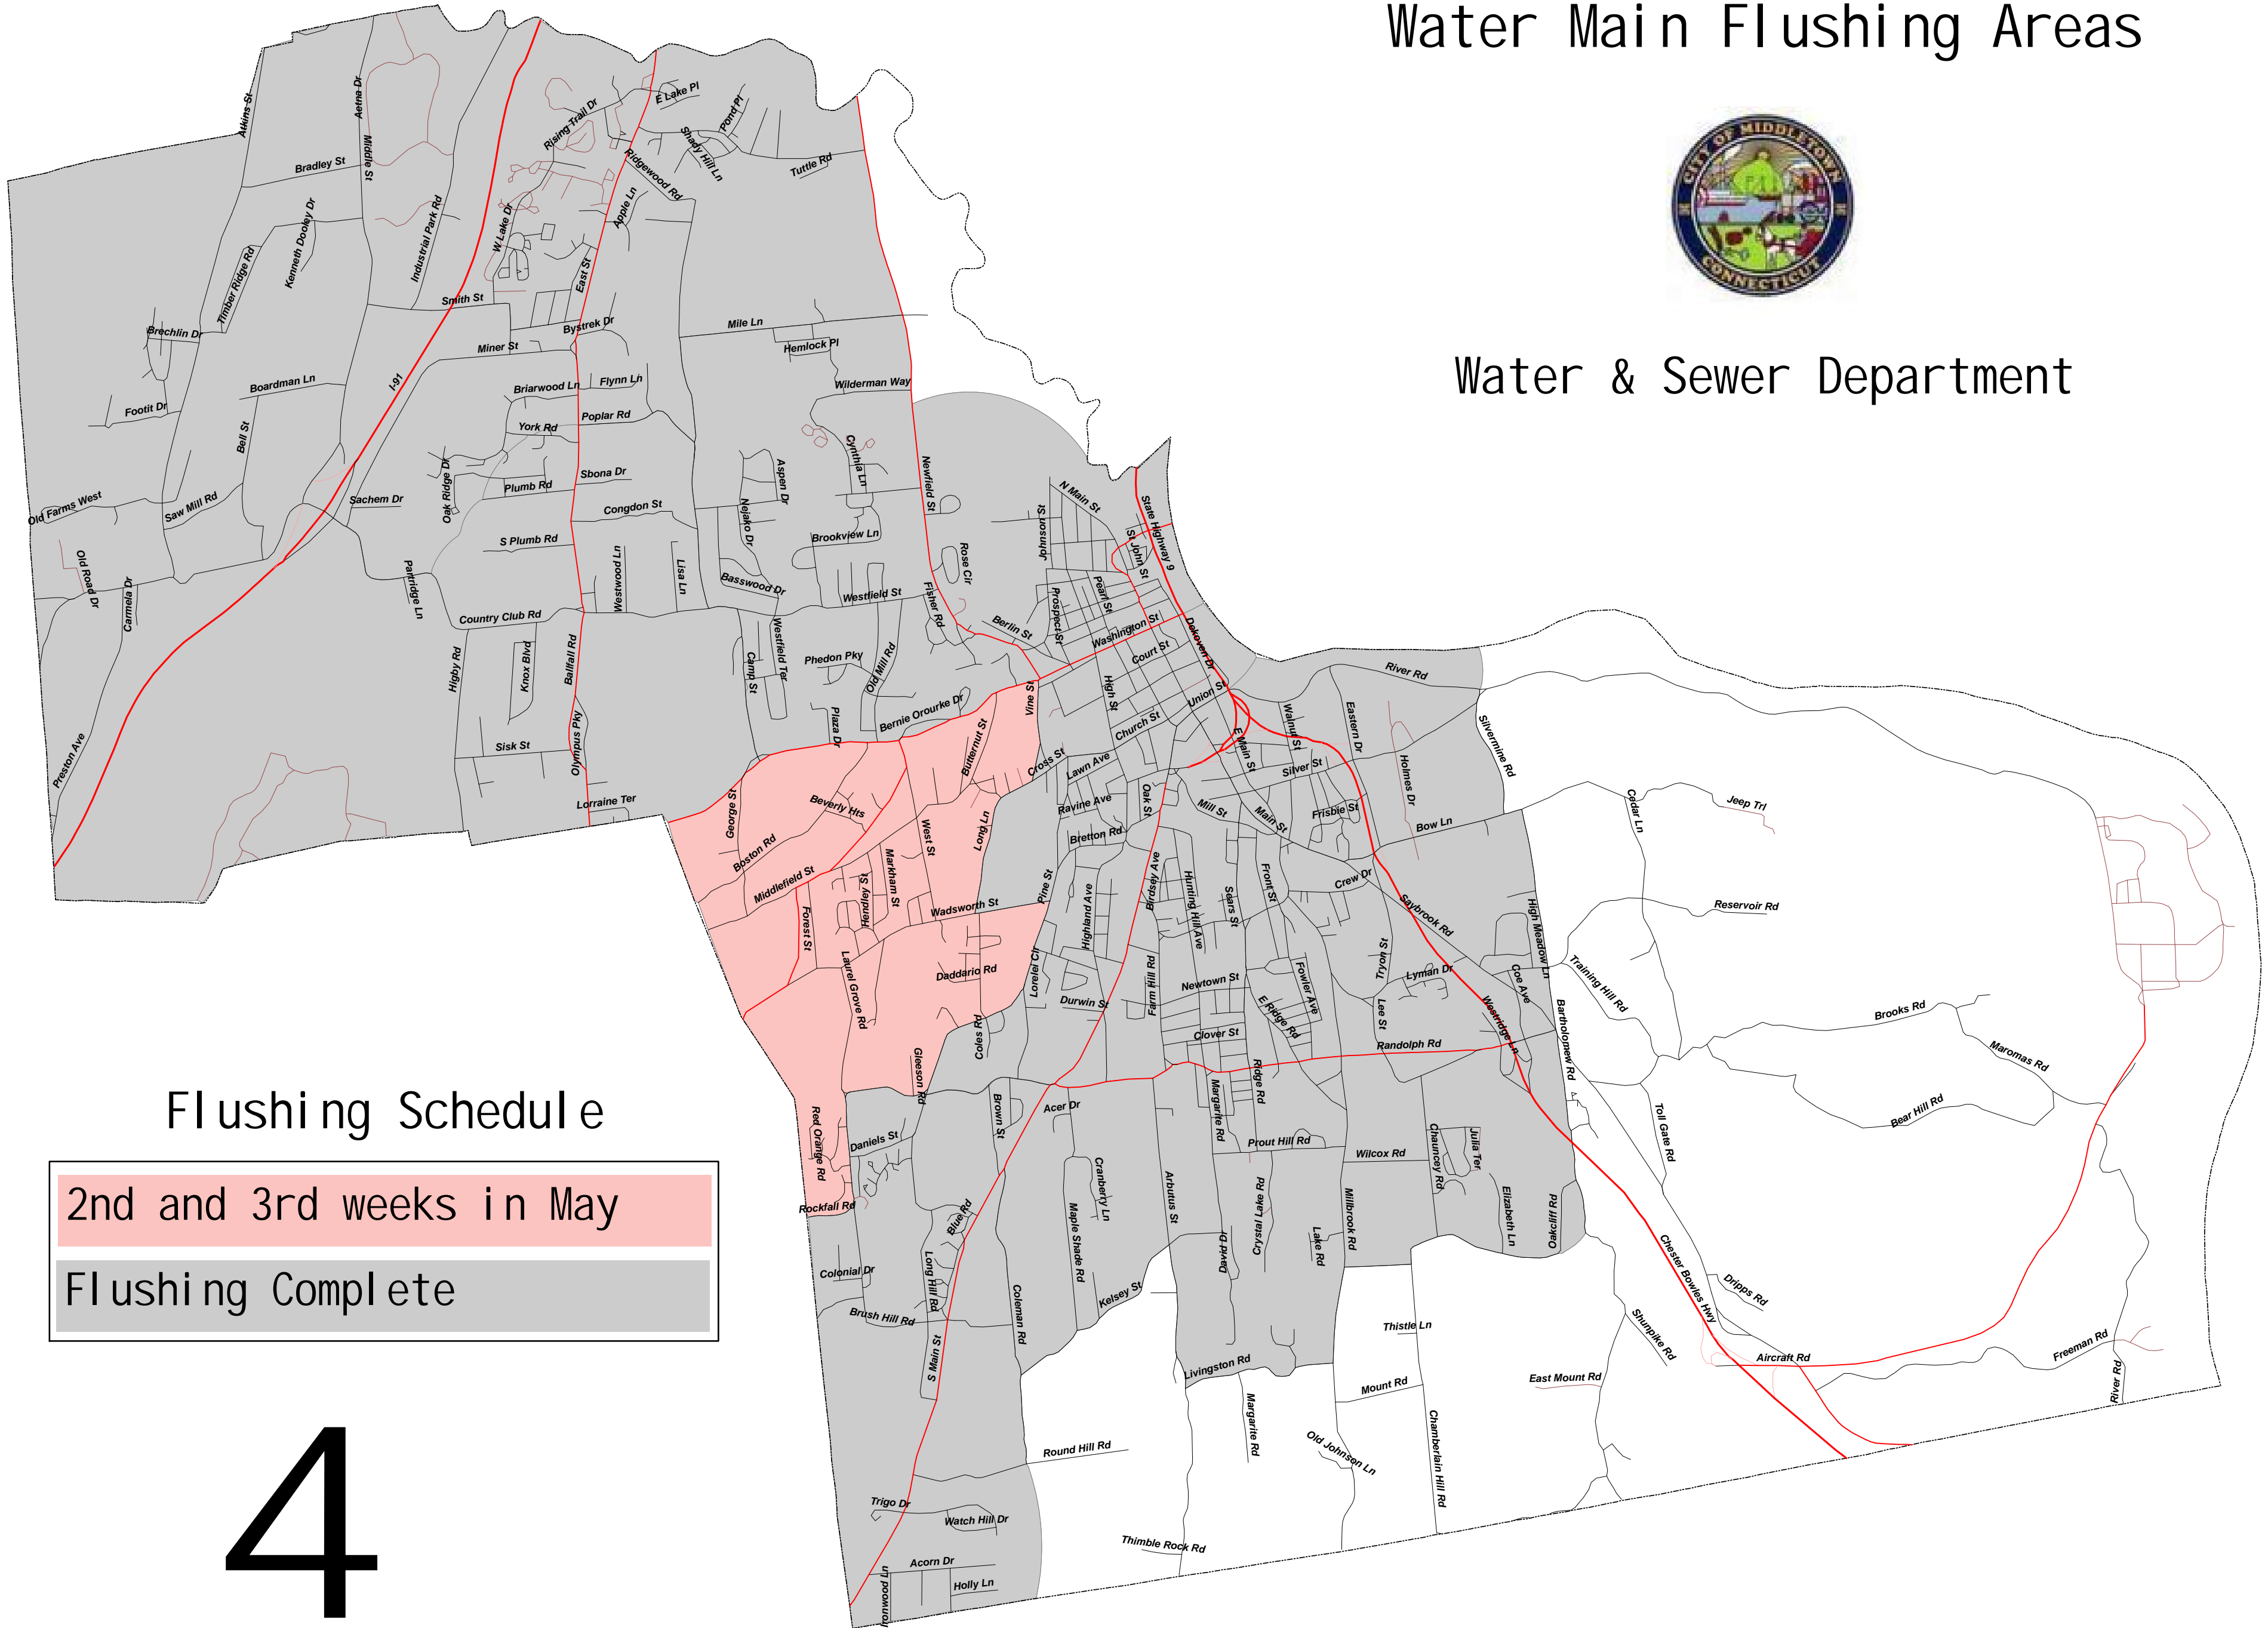

Water Main Flushing Areas

Water & Sewer Department

Flushing Schedule

2nd and 3rd weeks in May
Flushing Complete

4